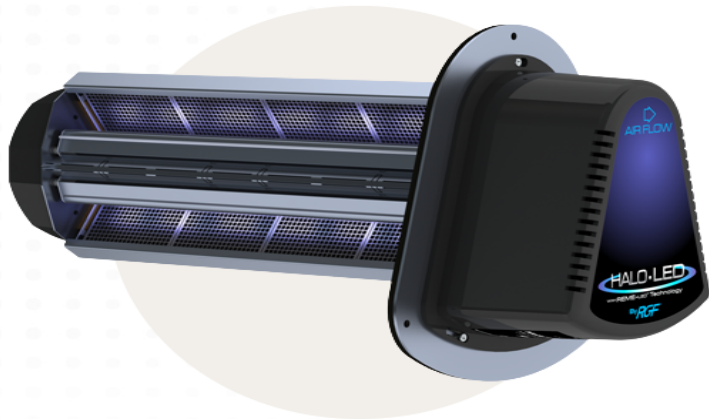

Buy both and get the Best Quality Air in your Home at a 15% Discount

HALO-LED™ Whole Home In-Duct Air Purifier (\$1800)

Help protect your air and the environment

As the leader in innovative solutions to indoor air quality problems, it's no surprise that RGF® has taken air purification to the next level. The HALO-LED™ Whole Home In-Duct Air Purifier uses our new revolutionary REME-LED® technology to help protect the air for you and your family. REME-LED® provides a longer product life with improved energy efficiency, zero ozone creation and no mercury (sometimes found in traditional UV lamps).

You get proactive air treatment in your home combining low levels of airborne hydrogen peroxide with ionization to reduce viruses, bacteria, mold spores, dust, dander and pollen. The difference is we now use a revolutionary, energy efficient UV-C LED that turns on and off with your blower and a new washable hybrid ceramic catalyst.

How it works:

Just like the REME-HALO®, the HALO-LED™ dispenses natural concentrations of gaseous hydrogen peroxide throughout your home, reducing viruses, bacteria, mold spores and odors in minutes. Low levels of airborne hydrogen peroxide are quietly distributed throughout the air-conditioned space so you get the fresh air where you need it.